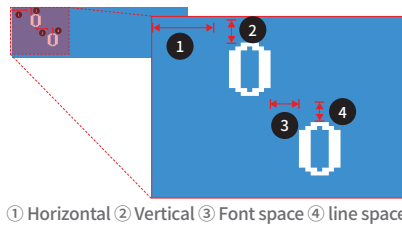

BCD-3000

Mini Customer Display

Retail

Banking

Customer Service Center

Healthcare

Ideal for mPOS Display

00000 00000	Center Alignment
00000 00000	Left Alignment
00000 00000	Right Alignment

Ultra-Compact

- Approximately 287% smaller than a standard customer display
- Multiple cable paths for user convenience

User-Friendly Performance

- Flexible character alignment on display (Horizontal, vertical, font space and line space)
- Adjust alignment (Center, left and right)
- Enhanced by mono LCD with variable brightness
- 250% advanced reliability as compared BCD-1000/1100
- Simple download and display image by utility
- Angle adjustable from 0 to 35°

Specifications

Display

Display Method

STN LCD (mono)

Display Color

Blue / White

Active Area

96 x 19.2 mm

iOS SDK

Exterior

Body Color

Ivory / Black

Rotation Angle

Vertical: 35°

Overall Dimension

130 x 110.3 x 68.5