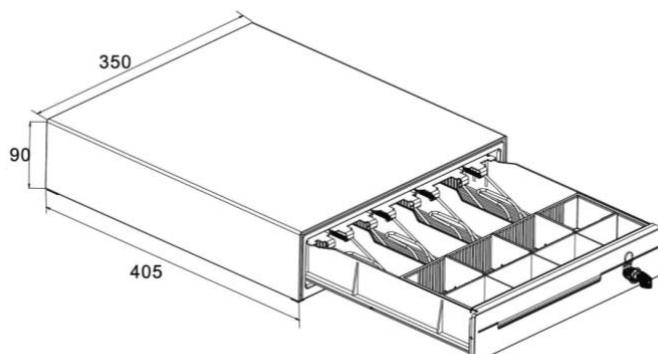

PCD-358

ISO-9002 Certified

Beyond Mere POS

<http://www.fametech.com.tw>

TYSSO®