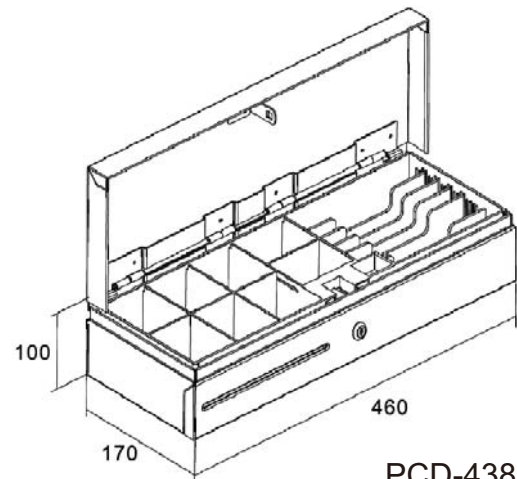

PCD Series

Industrial Grade Durable Cash Drawer

Specification

Model No.	PCD-428	PCD-358	PCD-438
Dimension (W x D x H: mm)	410 x 420 x 100	350 x 405 x 90	460 x 170 x 100
Gross Weight	8.3 Kg	5.6 Kg	5.5 Kg
Net Weight	7.2 Kg	4.6 Kg	5 Kg
Tray	4 or 5 Bill, 8 Coin	4 Bill, 8 Coin	6 Bill, 8 Coin
Slip Slot	1	2	1
Position Key Lock	3	3	1
Color	Beige, Black or Customized		Beige, Black or Customized
Material	Body: Steel, Tray: ABS		Body: Steel, Tray: ABS
Micro Switch	Optional		Open by driver signal to the solenoid (option)
Interface	RJ-11, RJ-12 or RS-232 (optional), USB (optional)		RJ-11, RJ-12 or RS-232 (optional), USB (optional)

Dimension

PCD-438

ISO-9002 Certified

Beyond Mere POS

<http://www.fametech.com.tw>

TYSSO®