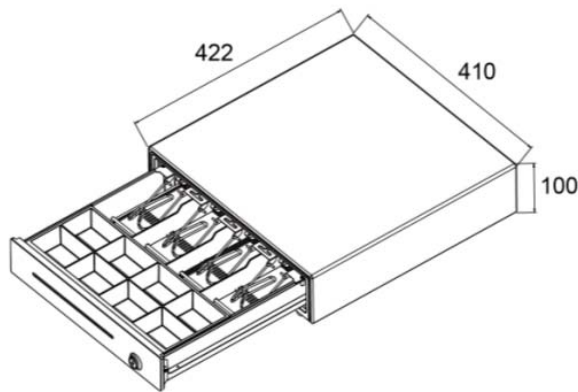

PCD Series

Industrial Grade Durable Cash Drawer

Specification

Model No.	PCD-428	PCD-358	PCD-438
Dimension (W x D x H: mm)	410 x 420 x 100	350 x 405 x 90	460 x 170 x 100
Gross Weight	8.3 Kg	5.6 Kg	5.5 Kg
Net Weight	7.2 Kg	4.6 Kg	5 Kg
Tray	4 or 5 Bill, 8 Coin	4 Bill, 8 Coin	6 Bill, 8 Coin
Slip Slot	1	2	1
Position Key Lock	3	3	1
Color	Beige, Black or Customized		Beige, Black or Customized
Material	Body: Steel, Tray: ABS		Body: Steel, Tray: ABS
Micro Switch	Optional		Open by driver signal to the solenoid (option)
Interface	RJ-11, RJ-12 or RS-232 (optional), USB (optional)		RJ-11, RJ-12 or RS-232 (optional), USB (optional)

Dimension

PCD-428